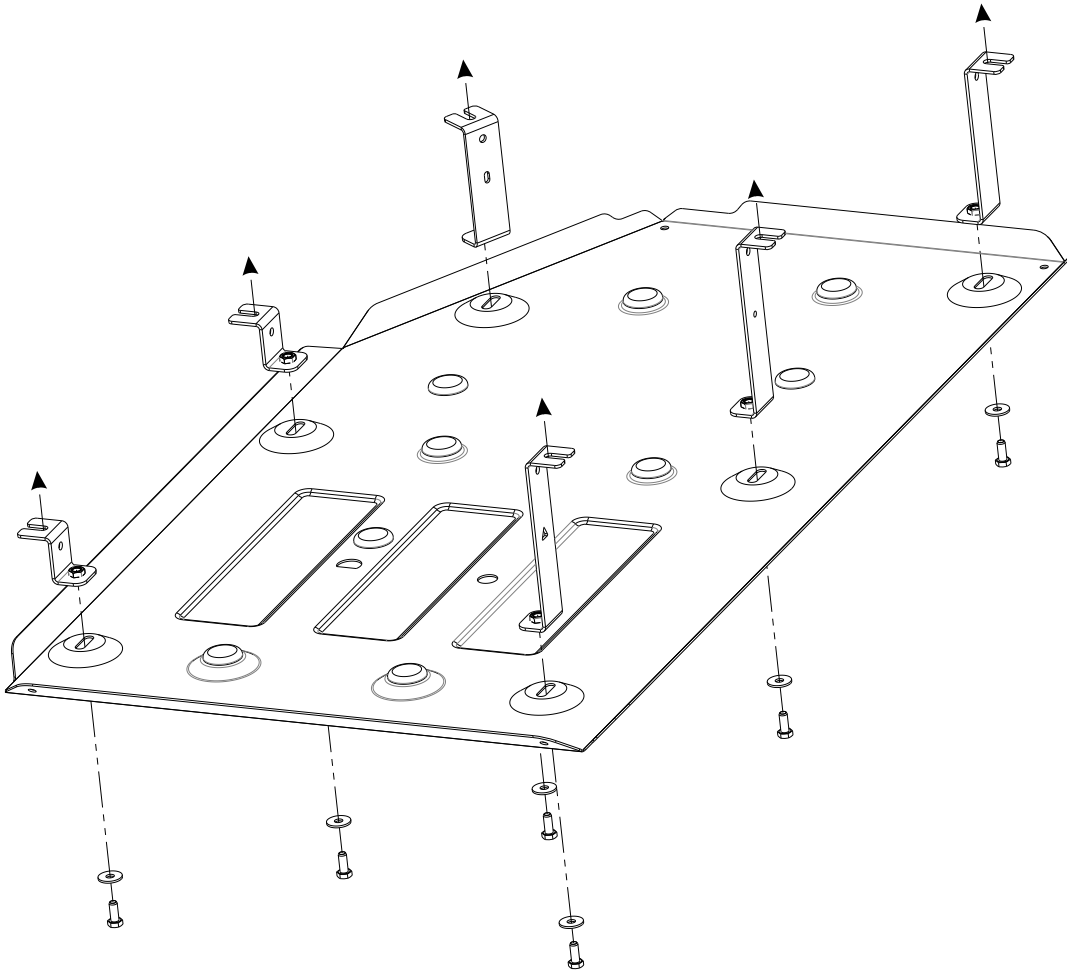

RU

GB

INSTALLATION MANUAL
SKID PLATE FOR FUEL TANK

VOLKSWAGEN Crafter 2,0TDI MT AWD, FWD 2017 - 

26.4439/26.4440

29/01/21

1/6

RU /
GB Location/Position Arrow

RU
GB Movement Arrow

RU
GB Screw Arrow

A

1X

B

1X

C

1X

6X

H

Ø8

6X

3

4