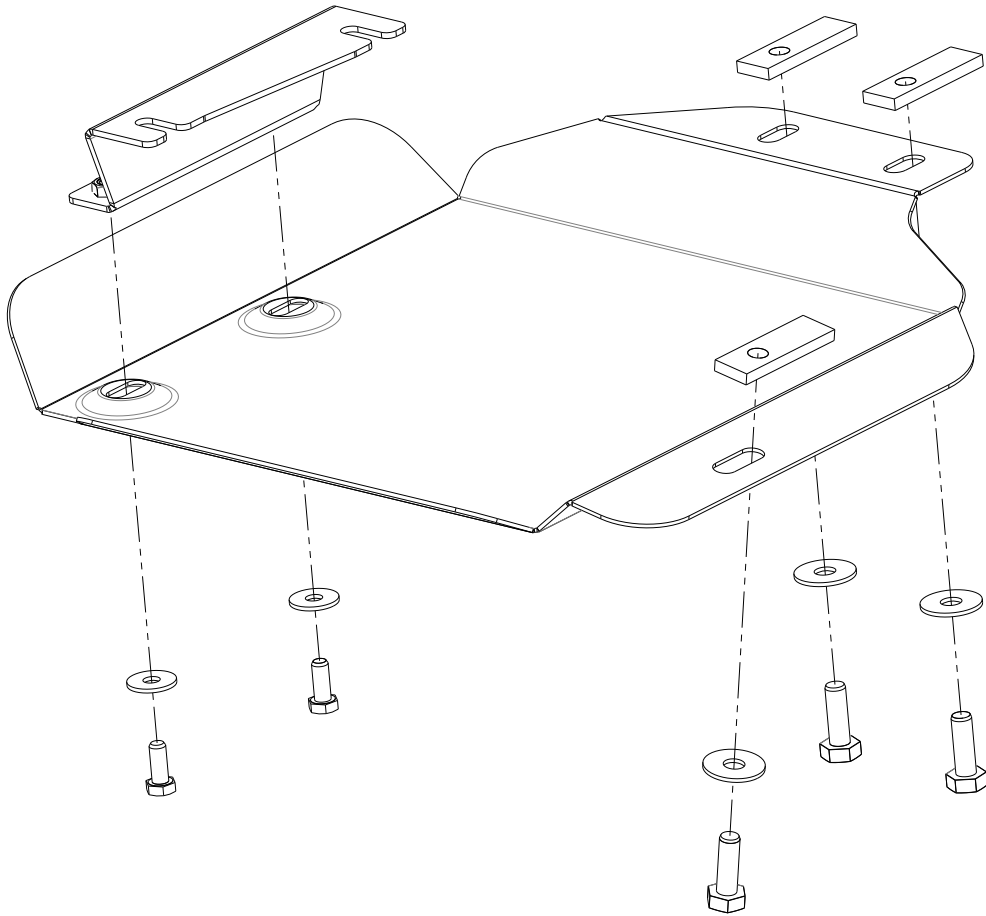

(RU) ⑭513131011865251716411916
(GB) Location/Position Arrow

(RU) ③1319716411916
(GB) Movement Arrow

(RU) ⑭5135759
(GB) Screw Arrow